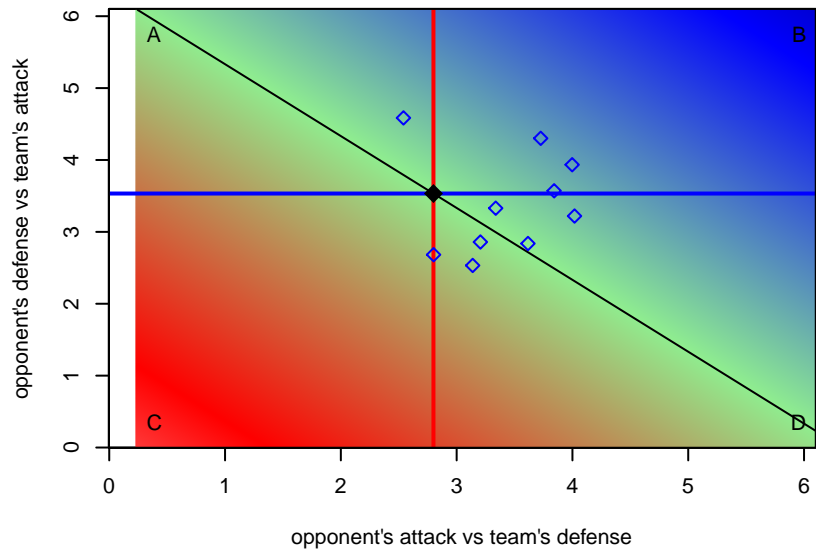

So Cal Blues Farrell G01
 Dots are actual minus expected GF (blue circles) and GA (red triangles).
 Blue line is smoothed change in attack strength. Red is smoothed change in defense strength.

**attack and defense variance (black dot)
relative to other teams
and top 10 in region**

**attack and defense rating
relative to others at age
and all opponents in last 13 months**

**attack and defense rating
relative to others at age
and all opponents in last 13 months**

Performance relative to 13 month average

Performance relative to 13 month average

Distribution of opponents
 Red = Lose zone, Blue = Win zone, Green = Even
 Black line separates win/lose zones

lot. A=Neither has attack advantage, B=Opponent has both attack and defense advantage, C=Opponent has both attack and defense disadvantage, D=Both have