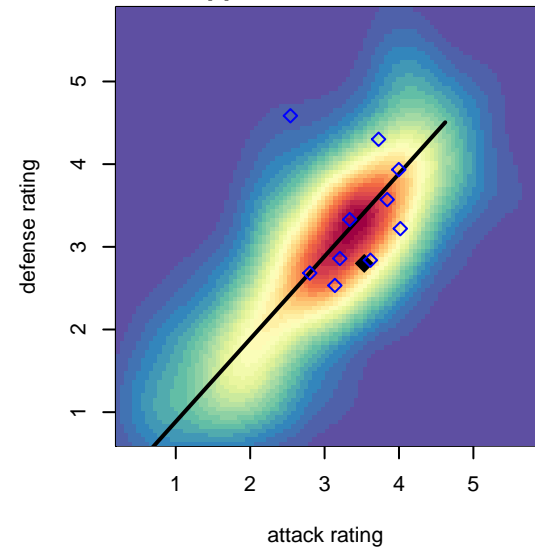

So Cal Blues Farrell G01

alt names used:

Venues played:

, CAS
 G01 total strength=1714
 attack=34.23 defense=16.44
 fall league = SCDL FI1 U16

2016 SCDL FI1 U16
 2016 Carlsbad Nov Nights College Showcase E

So Cal Blues Farrell G01
 Dots are actual minus expected GF (blue circles) and GA (red triangles).
 Blue line is smoothed change in attack strength. Red is smoothed change in defense strength.

**attack and defense variance (black dot)
relative to other teams
and top 10 in region**

**attack and defense rating
relative to others at age
and all opponents in last 13 months**

**attack and defense rating
relative to others at age
and all opponents in last 13 months**

Performance relative to 13 month average

Performance relative to 13 month average

Distribution of opponents
 Red = Lose zone, Blue = Win zone, Green = Even
 Black line separates win/lose zones

lot. A=Neither has attack advantage, B=Opponent has both attack and defense advantage, C=Opponent has both attack and defense disadvantage, D=Both have